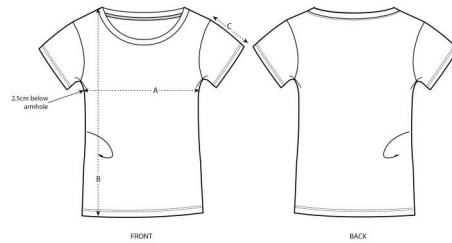

WOMEN / T-SHIRTS
STELLA LOVER

STTW017

The iconic women's T-shirt

Single Jersey
100% Organic ring-spun Combed Cotton
120 GSM

- Set-in sleeve
- Self fabric at neck collar
- Inside back neck tape in self fabric
- Sleeve hem and bottom hem with narrow double topstitch

MEDIUM FIT

XS S M L XL XXL*

Size guide

SIZES		XS	S	M	L	XL	XXL
A	Half Chest	42	44.5	47.5	50.5	53.5	56.5
B	Body Length	62	64	66	68	69	69
C	Sleeve Length	15	15	16	16	17	17

WHITES

COLORS

ESSENTIAL HEATHERS

SPECIAL HEATHERS

Combo options

Printing Specifications

Fits all kind of printing techniques. For more information, please visit our website.

*Size available on limited number of colours
Please check our webshop for latest information